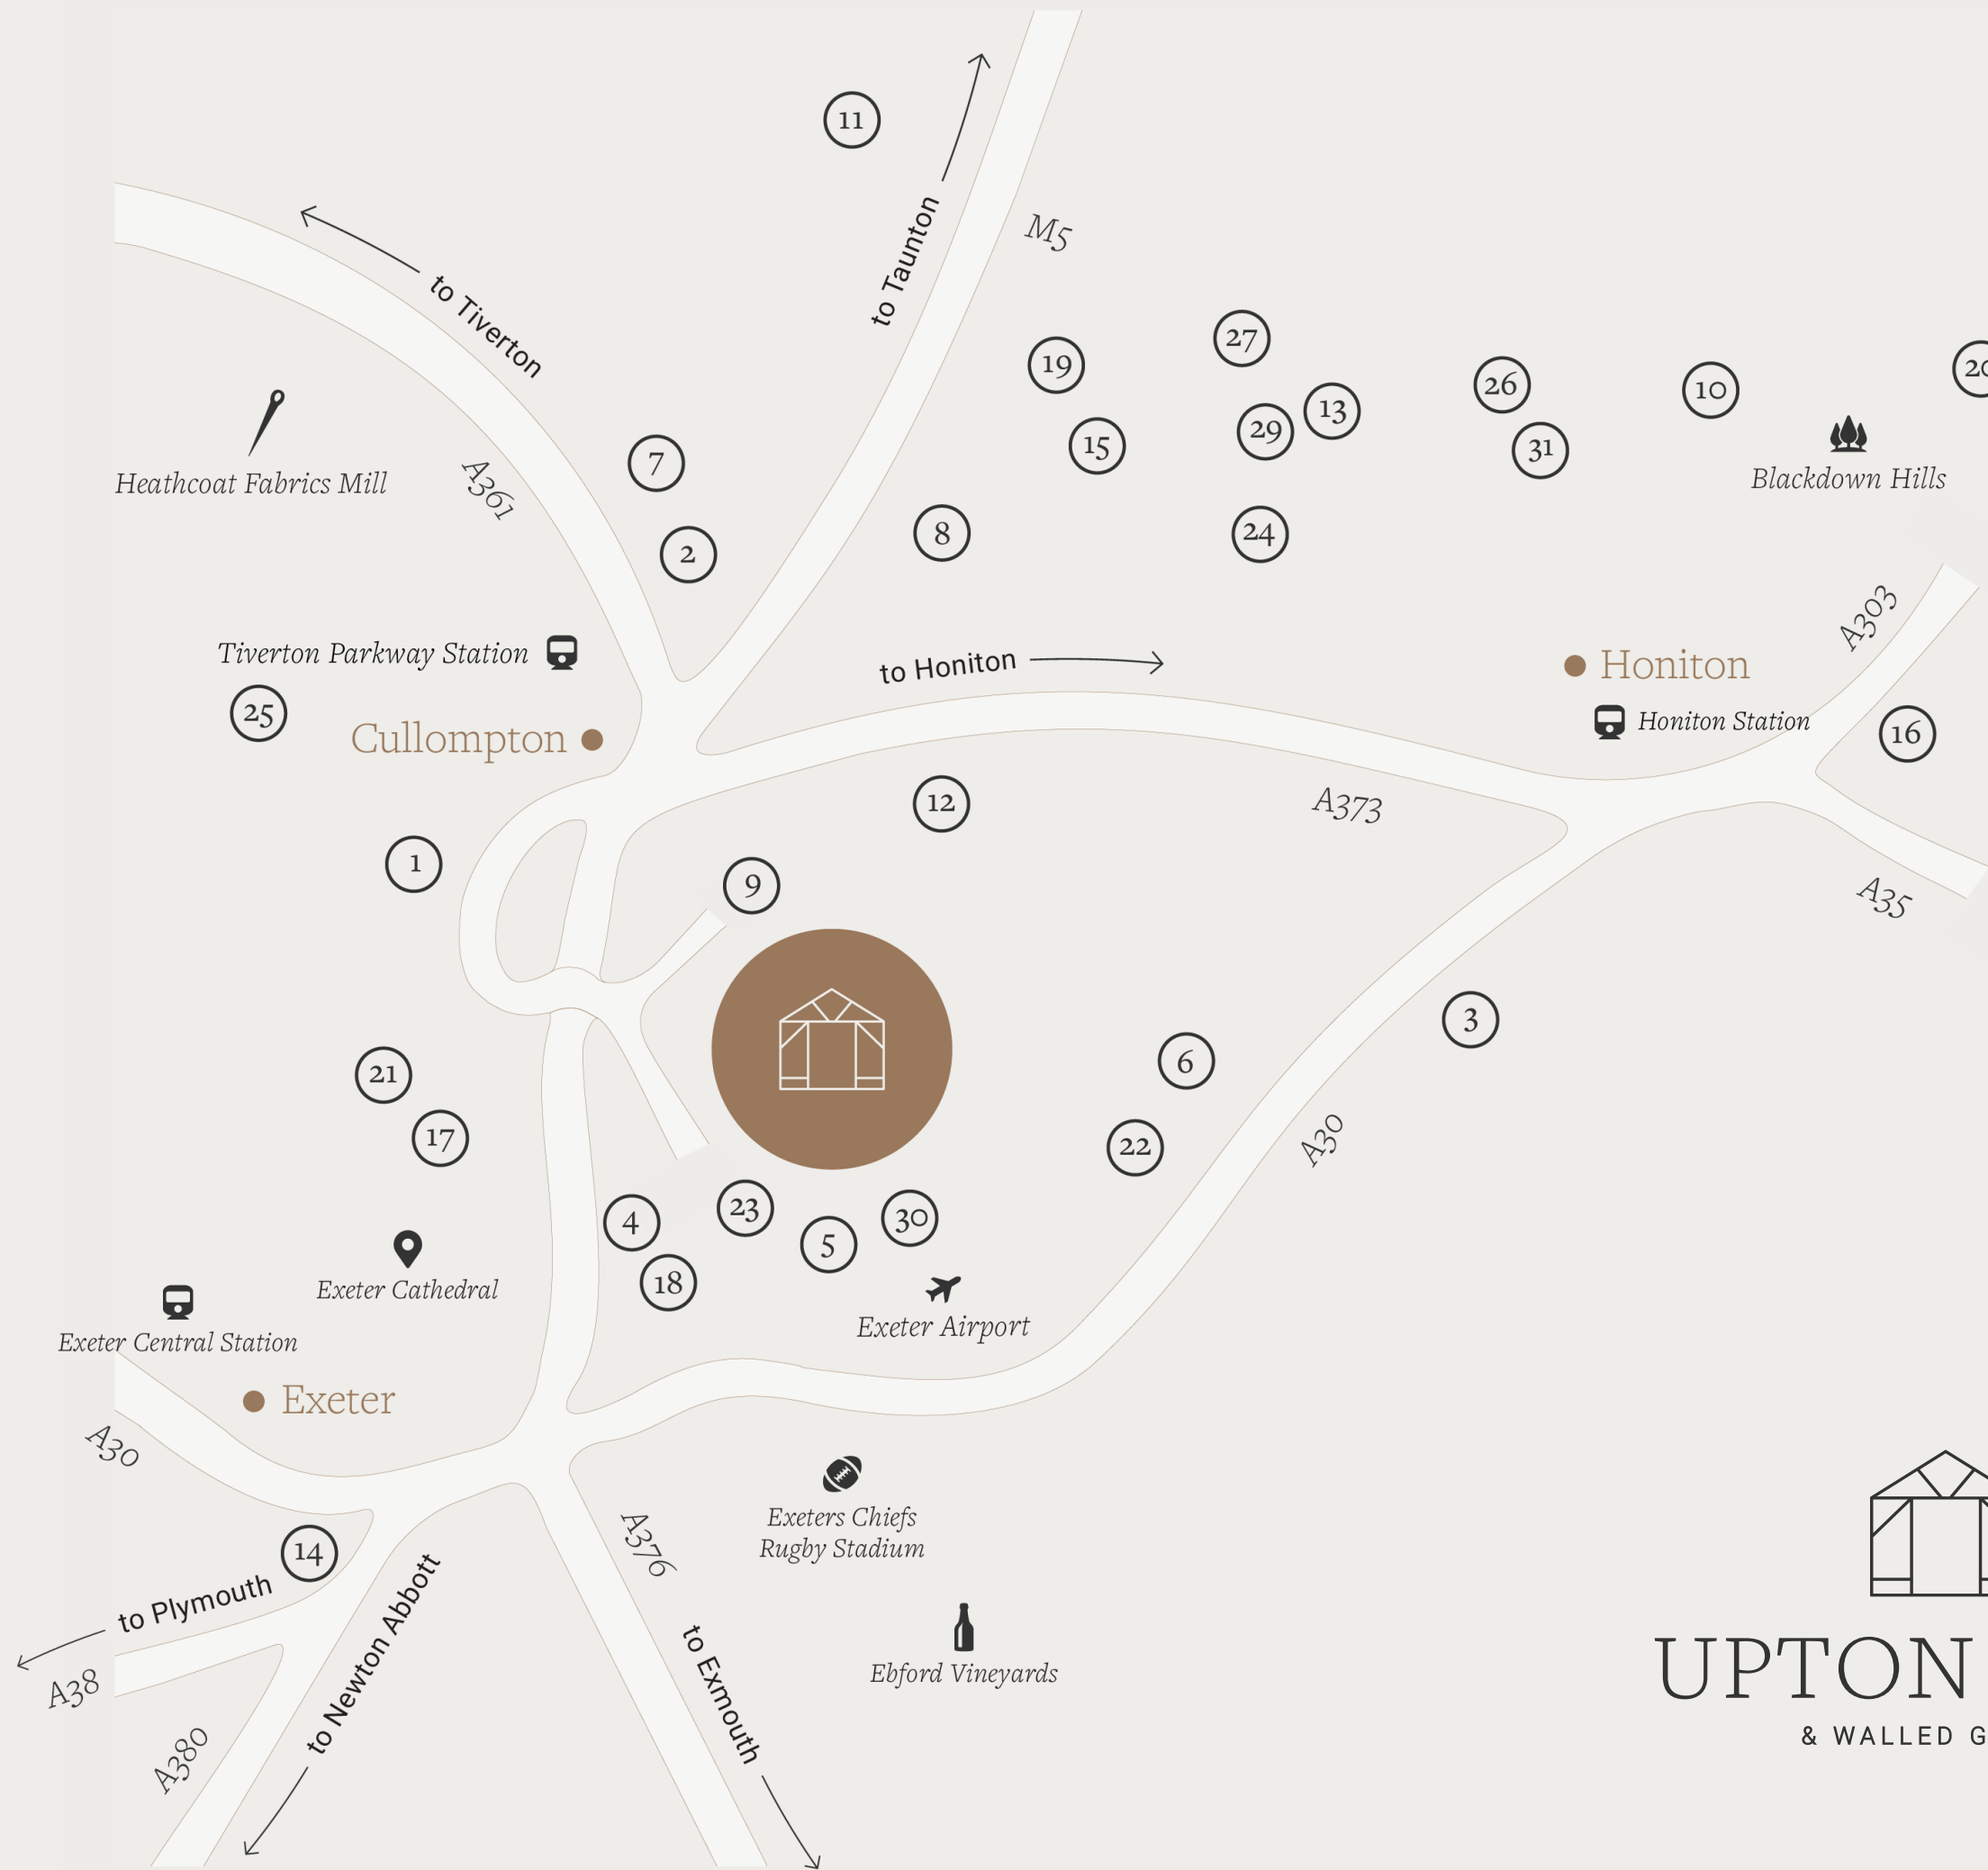

UPTON BARN
& WALLED GARDEN